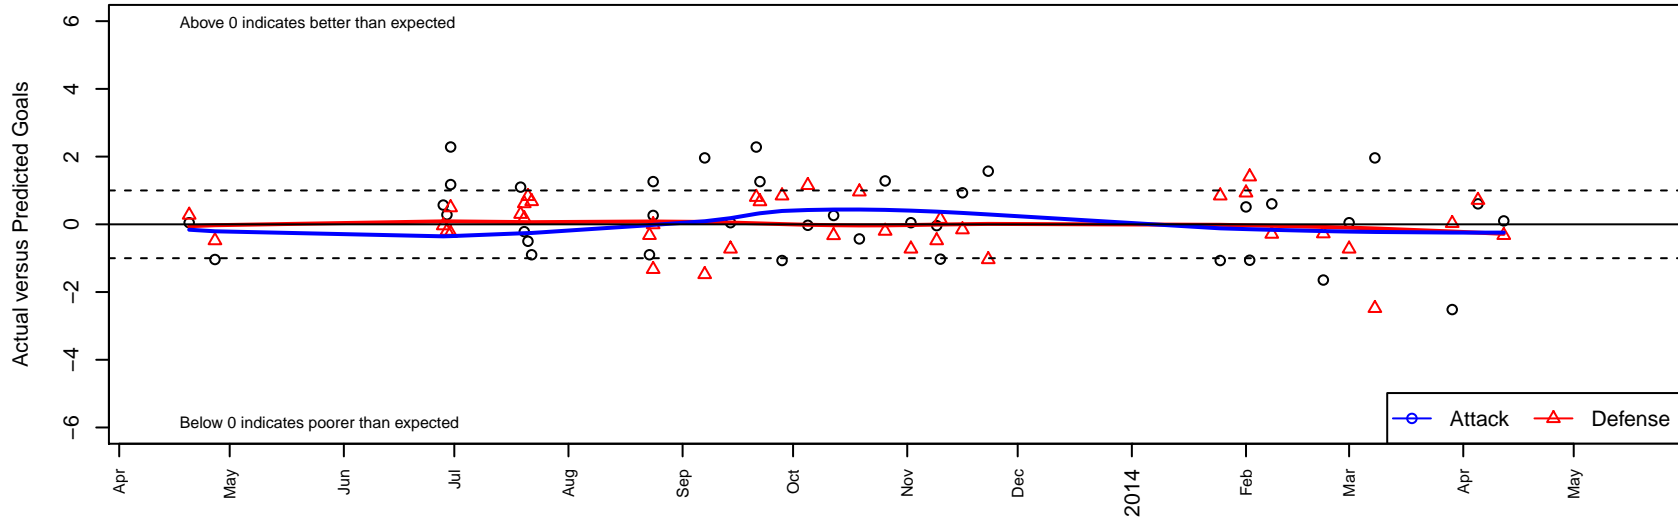

Eastside FC White B99

Dots are actual minus expected GF (blue circles) and GA (red triangles).
Blue line is smoothed change in attack strength. Red is smoothed change in defense strength.